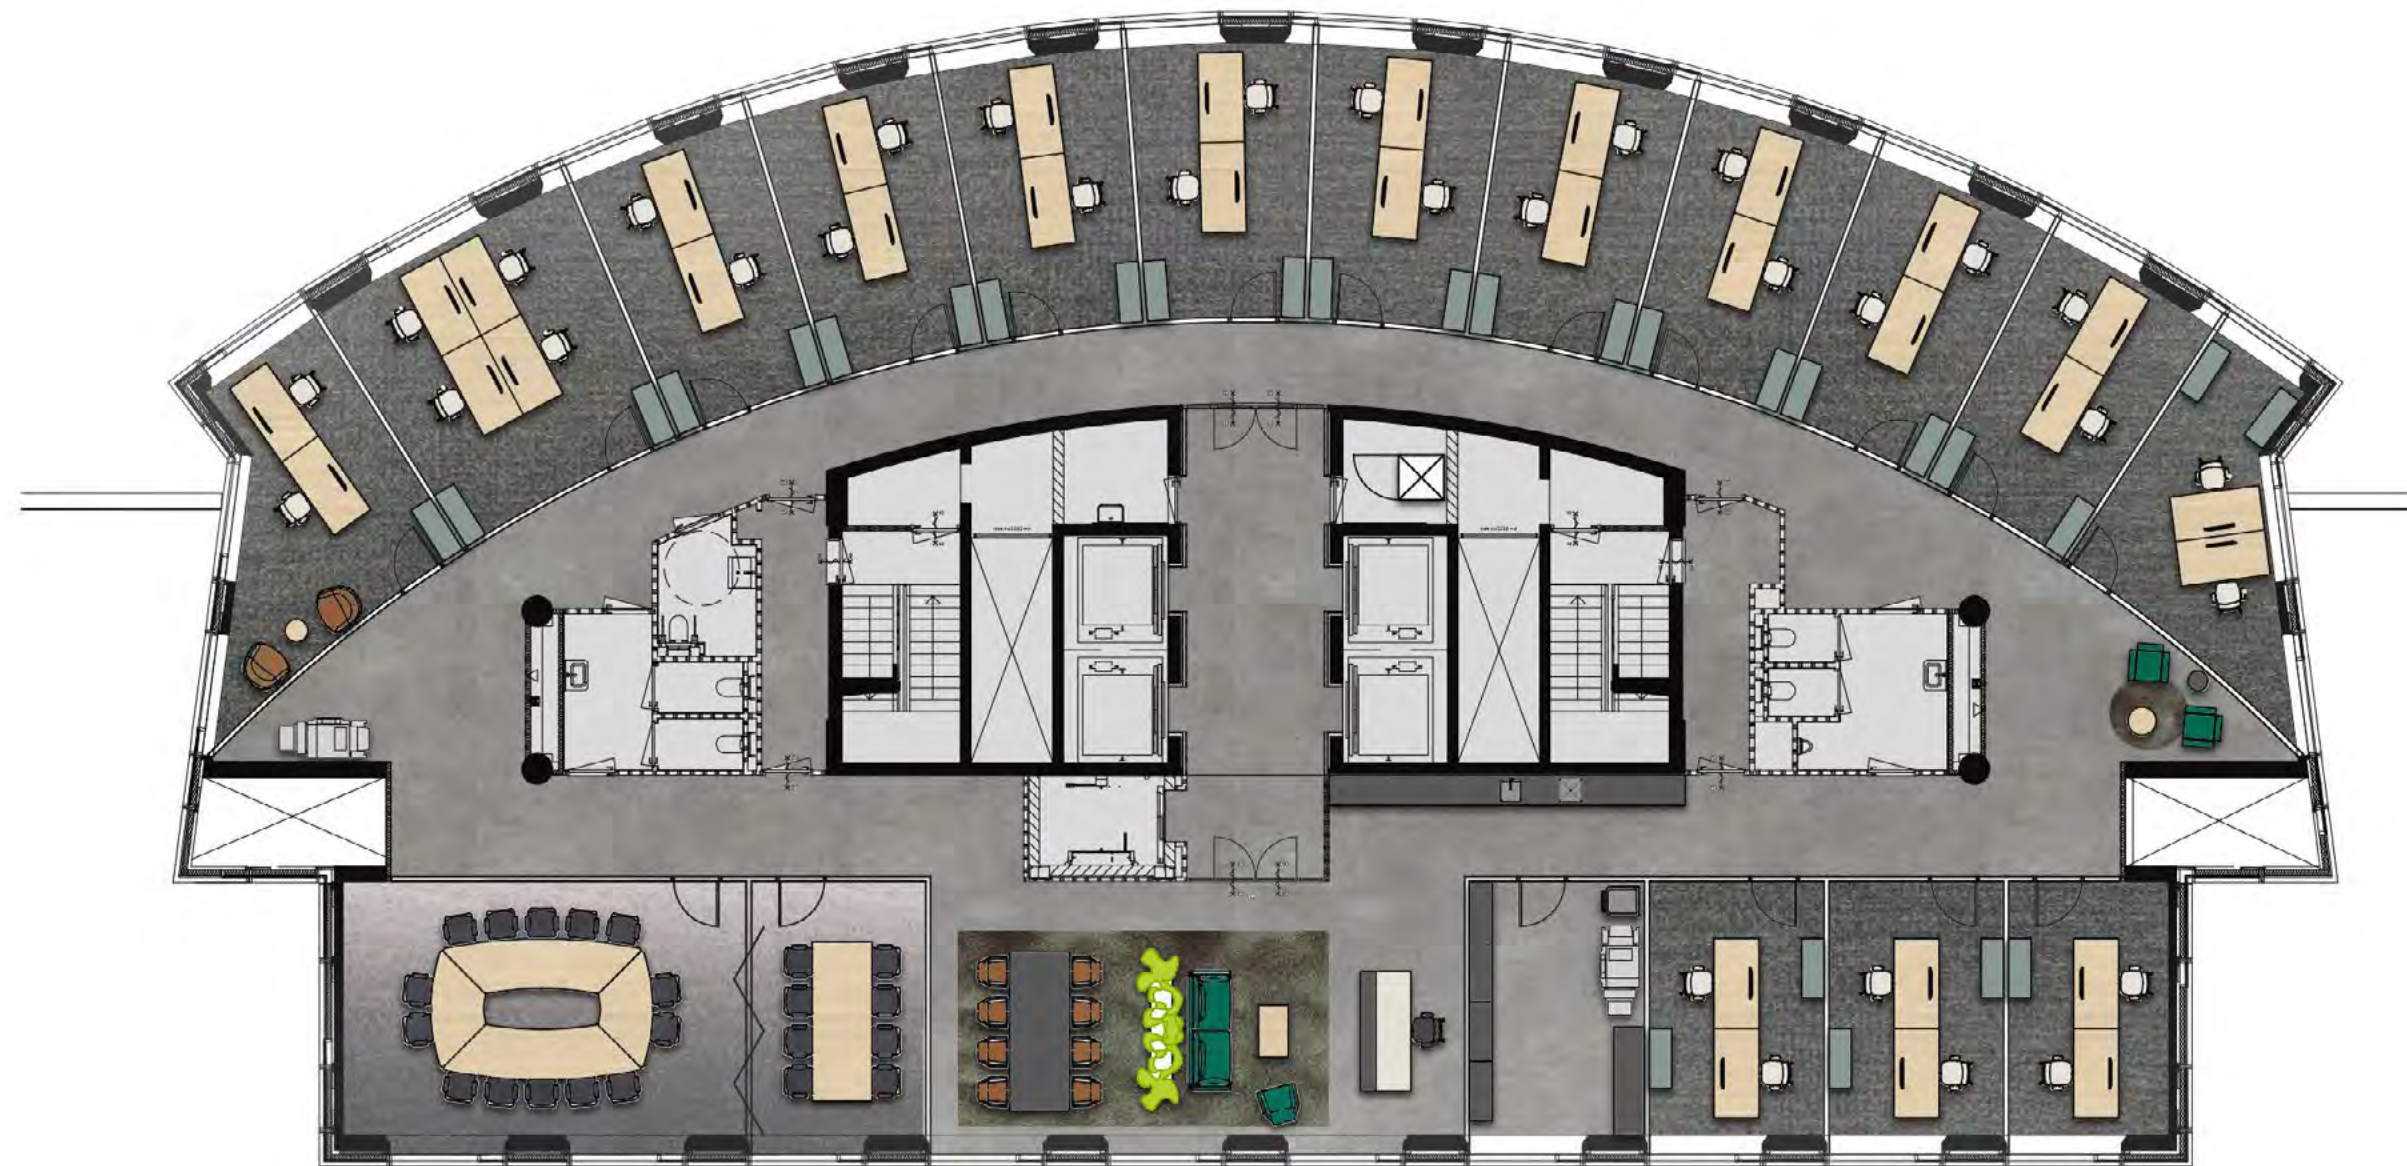

WORKSPACE CONCEPT

CLOSED OFFICES

FLOORS 12, 13, 14, 15
APPROX. 692 SQM LFA
32 DESKS
RATIO 1:21

2AMSTERDAM
WORK
MEET
RELAX