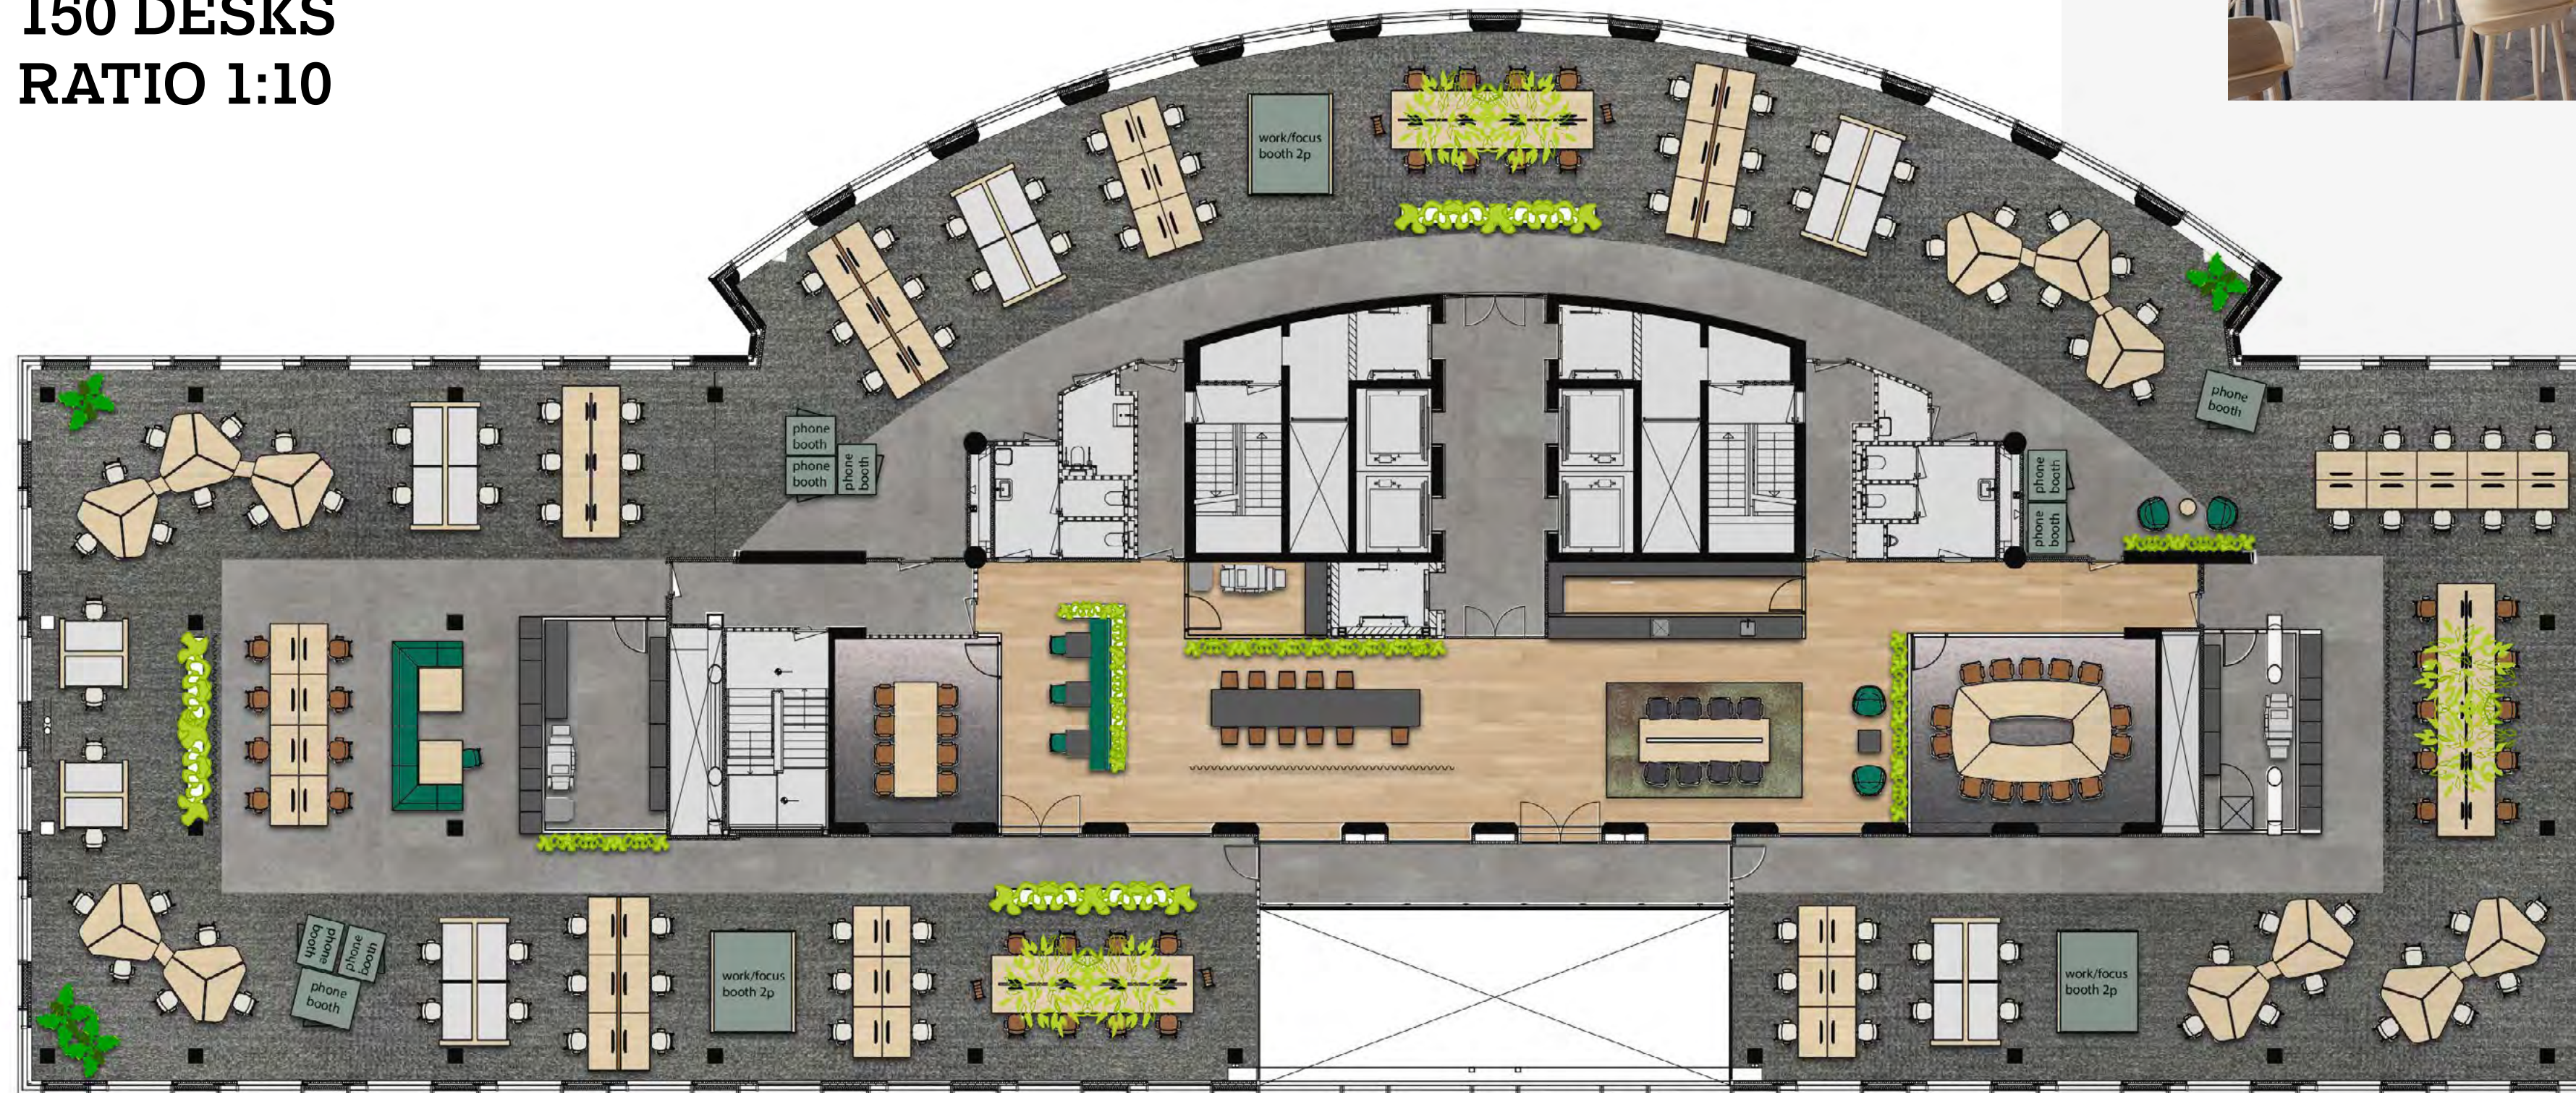

WORKSPACE CONCEPT

OPEN OFFICES

FLOORS 3, 4, 8, 9 & 10
APPROX. 1,509 SQM LFA
150 DESKS
RATIO 1:10

2AMSTERDAM
WORK
MEET
RELAX