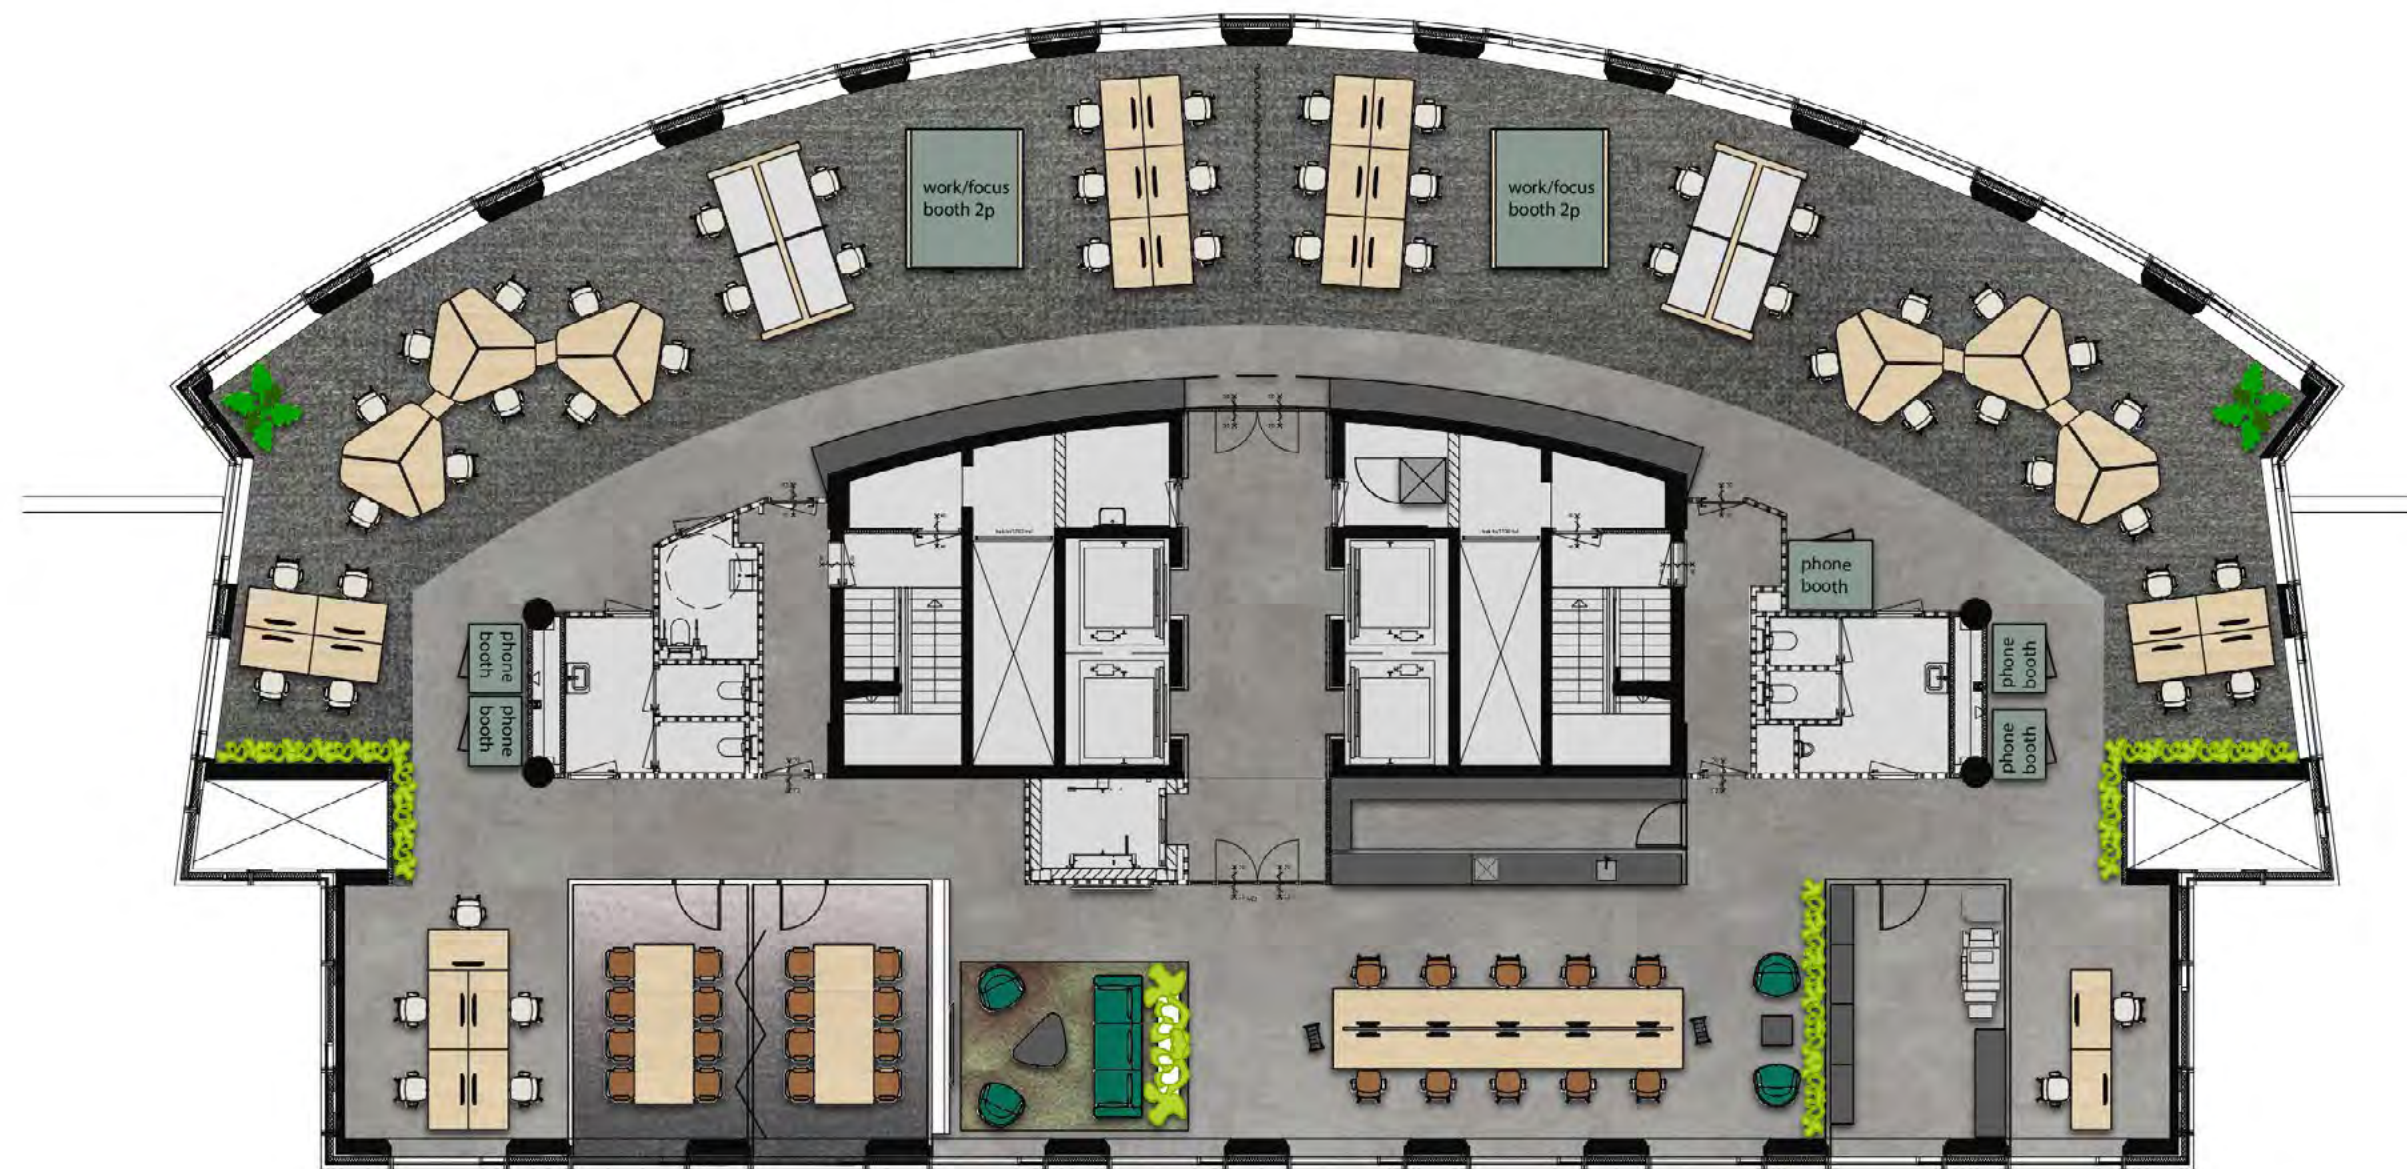

WORKSPACE CONCEPT

OPEN OFFICES

FLOORS 12, 13, 14, 15
APPROX. 692 SQM LFA
68 DESKS
RATIO 1:10

2AMSTERDAM
WORK
MEET
RELAX